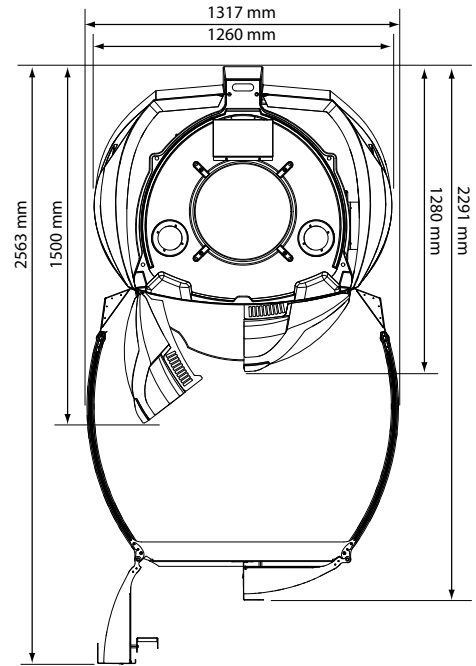

we like clever solutions

An additional clever option on this vertical tanning bed is the changing room. Attached to the V₈ it instantly creates a solid stand alone tanning unit just about everywhere!