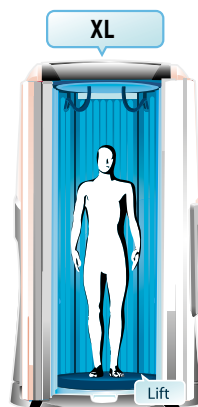

we like variety

Luxura V₁₀ is the right choice of a vertical tanning bed for every sun worshipper, no matter how tall or short. The floor lift brings the sunbather up to the perfect position to ensure perfect results in facial and feet tanning. The anti-slip base and ergonomically shaped handles help the sunbather to enjoy the tanning session while he or she stands securely.

Choose from a variety of tubes and face tanners:

- 2-metre-long XL tubes for optimal tanning of the whole body
- SLi with 2 x 2 high-pressure facials in the doors
- SLi standard: with blue SPS filter
- SLi option: HPS mirror filter for an even better appearance, higher efficiency and stronger direct pigmentation