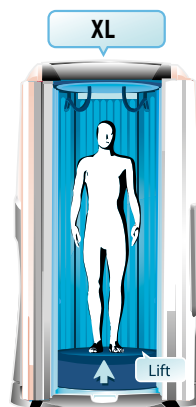

we like variety

Luxura V₁₀ is the right choice of a vertical tanning bed for every sun worshipper, no matter how tall or short. The floor lift brings the sunbather up to the perfect position to ensure perfect results in facial and feet tanning. The anti-slip base and ergonomically shaped handles help the sunbather to enjoy the tanning session while he or she stands securely.

Choose from a variety of tubes and face tanners:

- 2-metre-long XL tubes for optimal tanning of the whole body
- SLi with 2 x 2 high-pressure facials in the doors
- SLi standard: with blue SPS filter
- SLi option: HPS mirror filter for an even better appearance, higher efficiency and stronger direct pigmentation