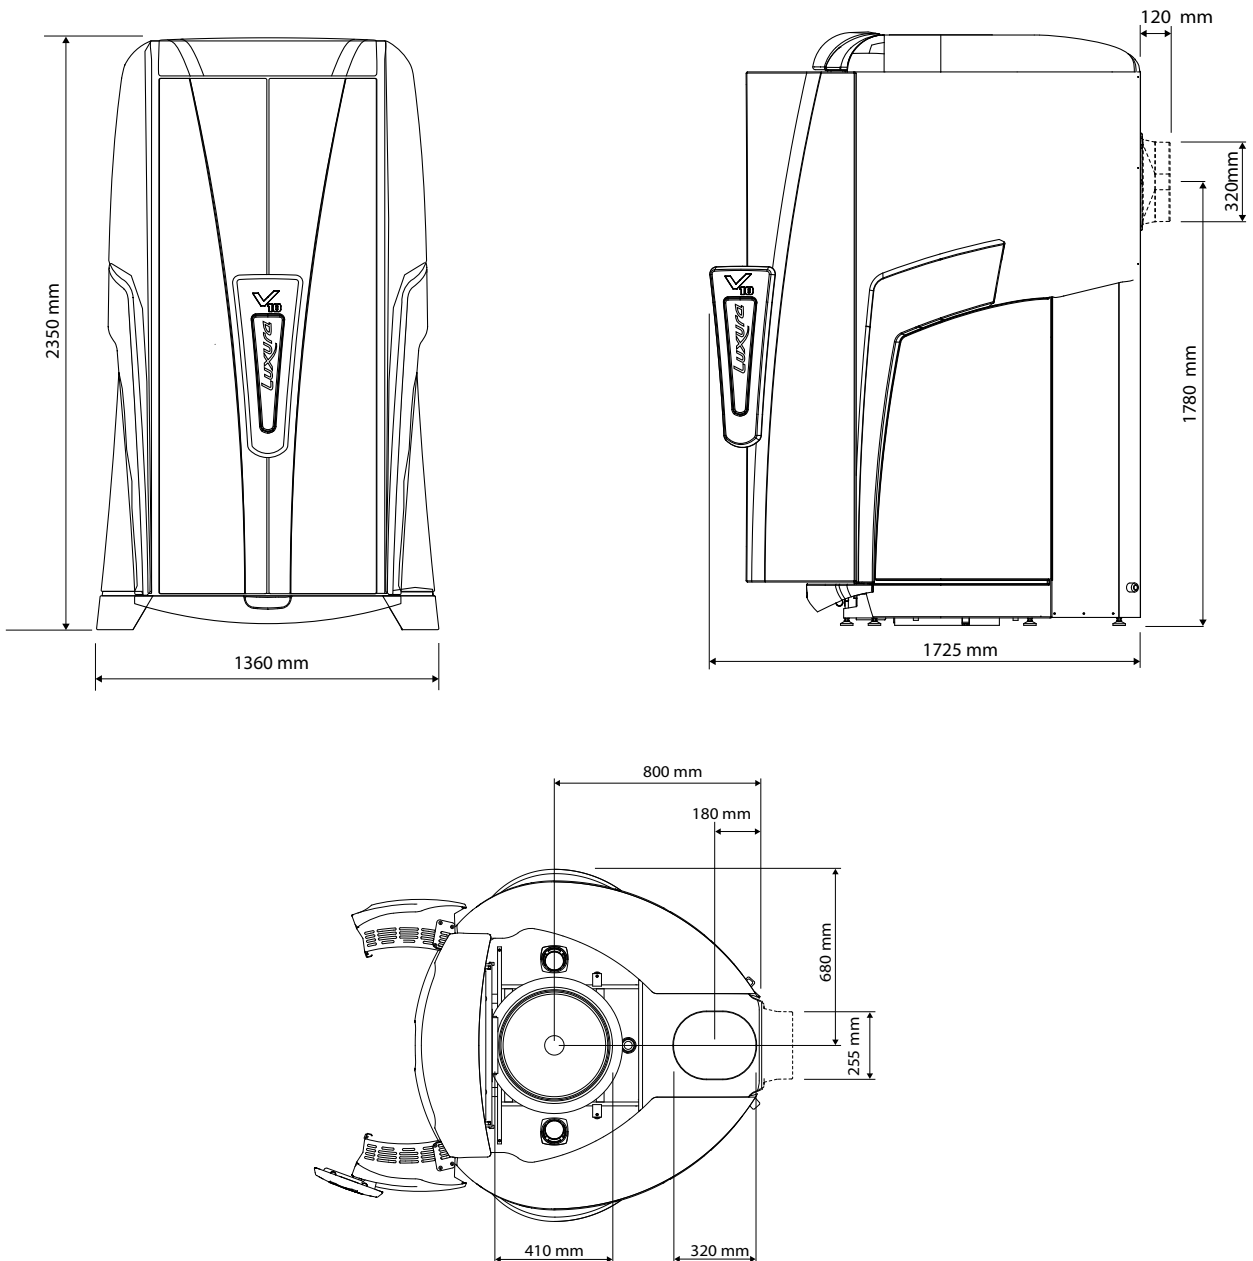

Luxura V₁₀	50 XL High Intensive	50 XL IP Control	50 SLi High Intensive¹
Tubes	50 x 180 W	50 x IP Control	42 x 180 W 8 x 140 W
Face tanner	-	-	4 x 400 W
Central air exhaust capacity (top)	2680 m³	2680 m³	2680 m³
Connection	400V/3N~/PE/50Hz	400V/3N~/PE/50Hz	400V/3N~/PE/50Hz
Power	11,5 kW	10,9 kW	13 kW
Fuses	3 x 20 A	3 x 20 A	3 x 23 A
Weight	650 kg	500 kg	675 kg

Technical modifications reserved.