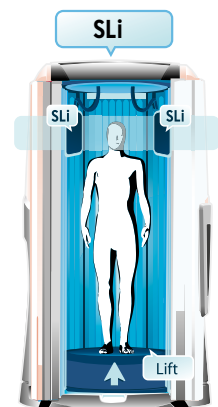

we like variety

Luxura V₁₀ is the right choice of a vertical tanning bed for every sun worshipper, no matter how tall or short. The floor lift brings the sunbather up to the perfect position to ensure perfect results in facial and feet tanning. The anti-slip base and ergonomically shaped handles help the sunbather to enjoy the tanning session while he or she stands securely.

Choose from a variety of tubes and face tanners:

- 2-metre-long XL tubes for optimal tanning of the whole body
- SLi with 2 x 2 high-pressure facials in the doors
- SLi standard: with blue SPS filter
- SLi option: HPS mirror filter for an even better appearance, higher efficiency and stronger direct pigmentation