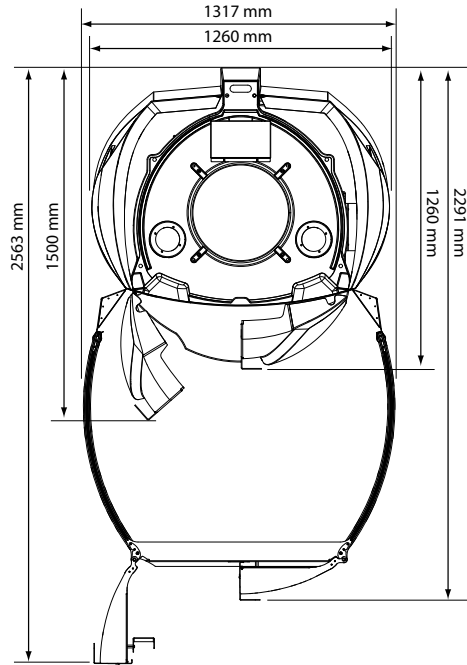

we like clever solutions

A changing room can be added and connected to Luxura V₆ to create a stand alone tanning unit.