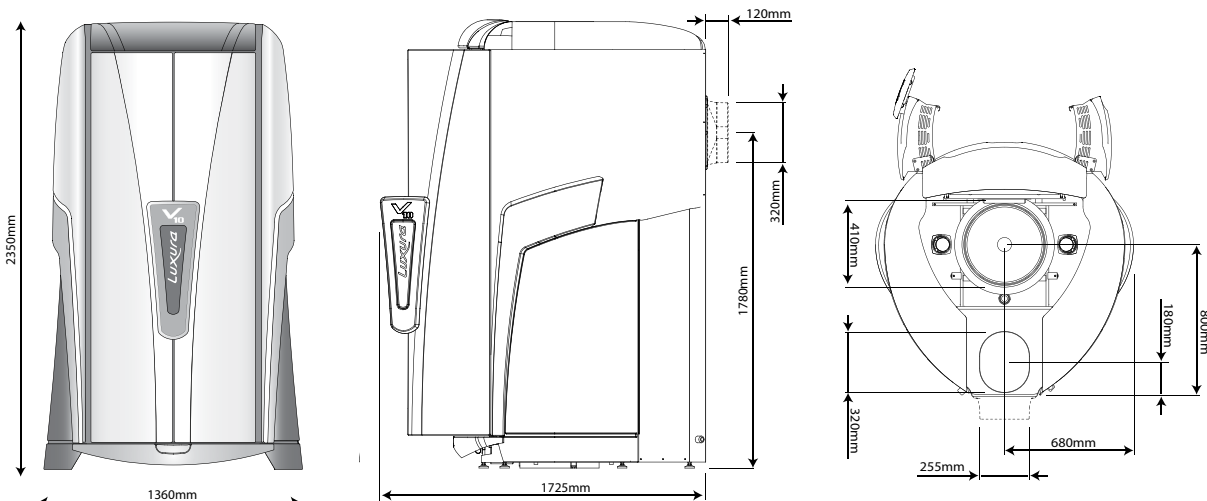

● As standard ○ Optional

* Intensive-variant with 180 W tubes with long spot and 800 h recommended lifetime

Available colours:
Royal Red
Pearl White in the variations:
Passion, Romance, Cool

Specifications are subject to change without notice.