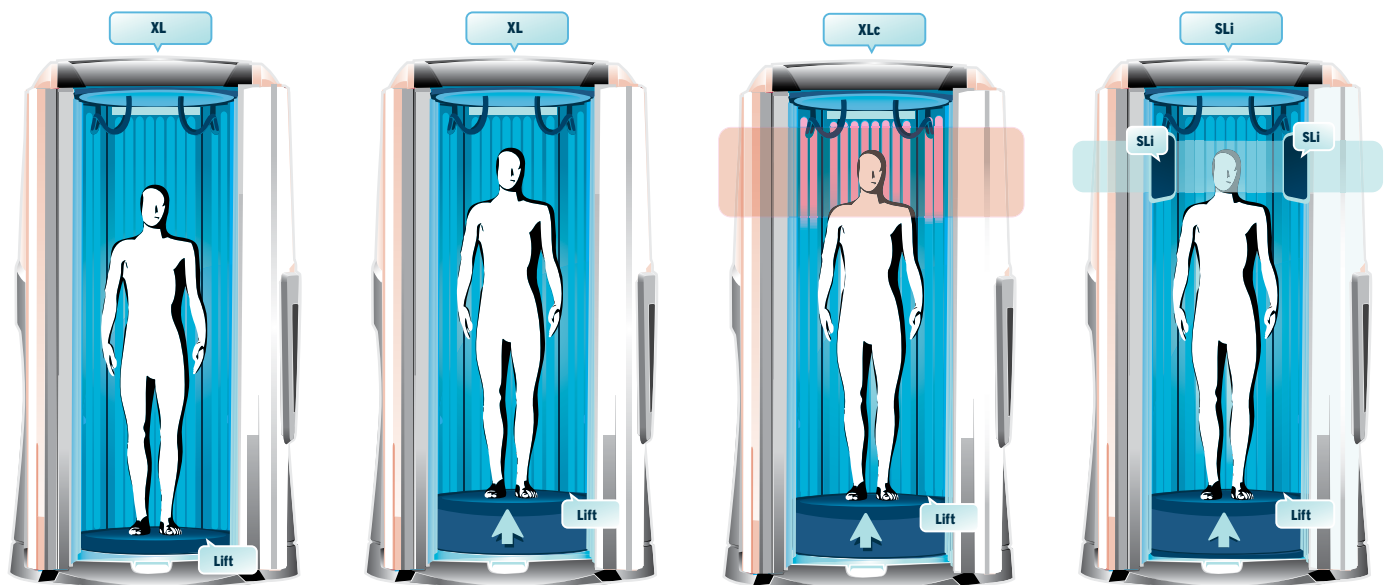

 Pearl White Cool

Points of contact

Class is shown in the detail. Ergonomic action is demonstrated at both doors. Their exclusive design will fulfil every wish. They can be opened simultaneously and effortlessly, with the help of the impressive handle, and will seem to be as light as a feather, in spite of their size. A dimension full of luxury and security, seeking its equivalent in polished spatial design, will be revealed to the user. Experience limitless freedom with the Luxura V₁₀.

V
10

Positioning extras

A correct position is the decisive factor for an optimum tanning experience. It is therefore only logical that Hapro offers a lift positioning system as an extra option for the Luxura V₁₀, as one of its special features. This raises the user to the perfect position, placing the whole body perfectly for tanning. It is an uplifting extra. At the same time, the anti-slip base and the two ergonomically shaped handles make vertical tanning a pleasant experience. Rise to it; into a new league of the premium class.

This positioning extra ensures an optimum UV radiation, because it will locate small and medium-sized users correctly to the tubes. Therefore, both the face and the feet will be perfectly positioned during the tanning session.

V
10

Luxura

V
10

The logo consists of a stylized 'V' shape above the number '10', both in a metallic, reflective font.

Stay cool

Luxury class tanning. In addition to the two-stage, controllable body cooling the Luxura V₁₀ incorporates the Qsens concept. Its four Qsens nozzles optimally positioned in the unit, deliver a naturally refreshing spray giving optimal body cooling. They refresh the skin, thus ensuring that the user will achieve a completely new body consciousness, apart from a perfect tan. Incredible? Convince yourself.